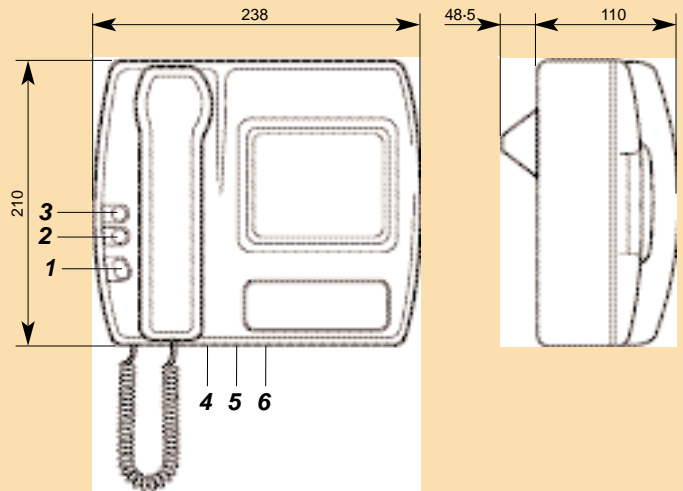

- 1 - Door lock release pushbutton
- 2 - Staircase light pushbutton
- 3 - Pushbutton for turning on outdoor station's camera, switching between 1 camera and the other
- 4 - Call signal volume control
- 5 - Contrast control
- 6 - Brightness control

Vivavoce audio handsfree system

Operation

Push the on-off switch to activate a two-way conversation for approx. 1 minute, after which it will switch off automatically. The LED is on for the duration of the communication. To interrupt at any time just push the same on-off switch again.

- 1 - Door lock control pushbutton
- 2 - Staircase light pushbutton
- 3 - On/off switch
- 4 - On/off LED
- 5 - Microphone
- 6 - Loudspeaker
- 7 - Ringing volume control