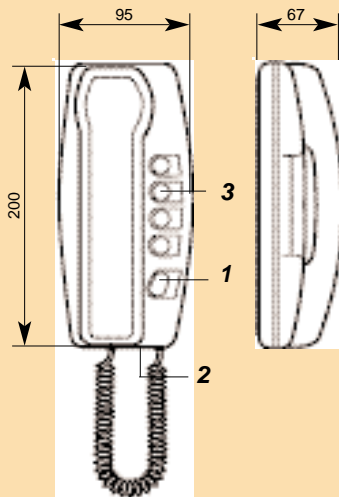

Sprint internal units

- 1 - Door lock release pushbutton
- 2 - Call signal volume control
- 3 - Housings for extra pushbuttons or call exclusion switch with signalling LED