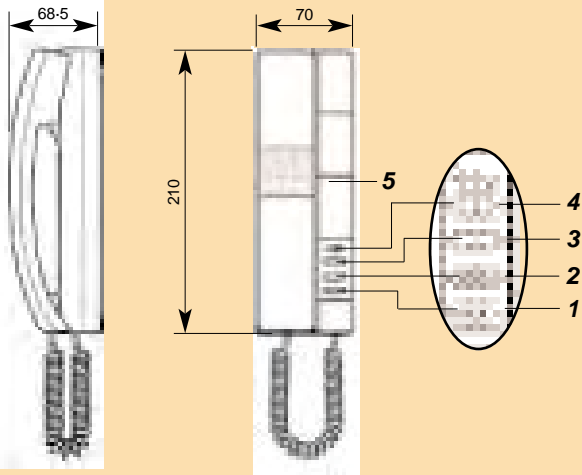

BTicino – Terraneo internal units

Pivot internal units

- 1 - Door lock control pushbutton
- 2 - Staircase light pushbutton
- 3 - Auxiliary function pushbutton
- 4 - Call signal volume control
- 5 - Housing for 4 extra pushbuttons or for call exclusion switch with signalling LED and two pushbuttons for intercom function