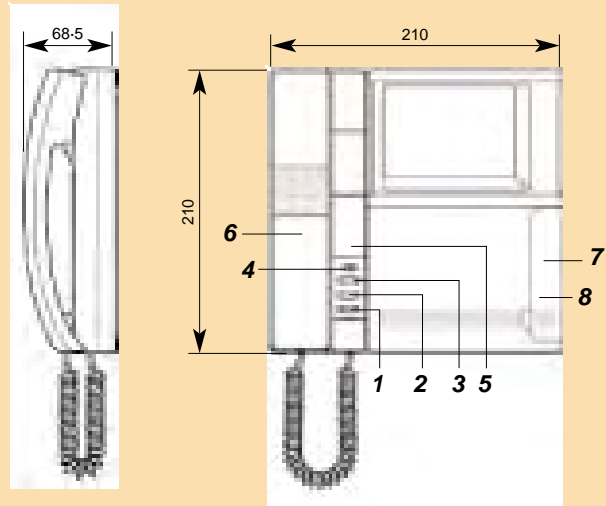

BTicino – Terraneo internal units

Pivot internal units

- 1 - Door lock control pushbutton
- 2 - Staircase light pushbutton
- 3 - Auxiliary function pushbutton
- 4 - Call signal volume control
- 5 - Housing for 4 extra pushbuttons or for call exclusion switch with signalling LED and two pushbuttons for intercom function

- 1 - Door lock control pushbutton
- 2 - Staircase light pushbutton
- 3 - Pushbutton for turning on outdoor station's camera, switching between 1 camera and the other or turning on auxiliary services with actuator in digital system
- 4 - Call signal volume control
- 5 - Housing for 4 extra pushbuttons or for call exclusion switch with signalling LED
- 6 - Dip-switch for presetting the device for the various services
- 7 - Contrast control
- 8 - Brightness control

Sprint internal units

- 1 - Door lock release pushbutton
- 2 - Call signal volume control
- 3 - Housings for extra pushbuttons or call exclusion switch with signalling LED

- 1 - Door lock release pushbutton
- 2 - Staircase light pushbutton
- 3 - Pushbutton for turning on outdoor station's camera, switching between 1 camera and the other
- 4 - Call signal volume control
- 5 - Contrast control
- 6 - Brightness control

Vivavoce audio handsfree system

Operation

Push the on-off switch to activate a two-way conversation for approx. 1 minute, after which it will switch off automatically. The LED is on for the duration of the communication. To interrupt at any time just push the same on-off switch again.

- 1 - Door lock control pushbutton
- 2 - Staircase light pushbutton
- 3 - On/off switch
- 4 - On/off LED
- 5 - Microphone
- 6 - Loudspeaker
- 7 - Ringing volume control