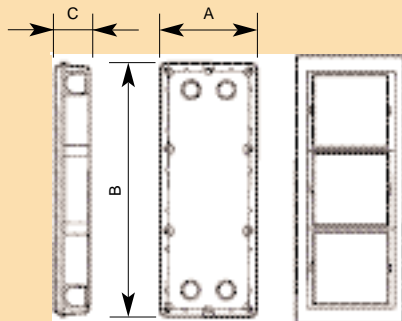

BTicino – Terraneo entrance panels

Flush mounting boxes with module supporting chassis

Dimensions (mm)			
Cat. Nos.	A	B	C
3311 10	117	123	43
3311 20	117	214	43
3311 30	117	306	43

Surround plates